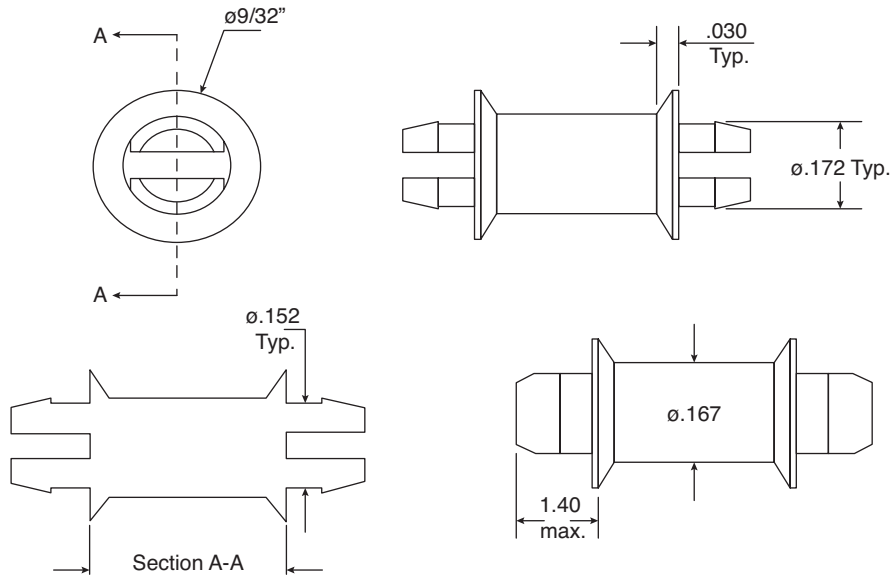

DIMENSIONS: in

SPECIFICATIONS	
Material:	Natural Nylon 6/6
Panel Thickness:	1/16"
RoHS Compliant	

Part Number	Description	Dim. A
561-DSP125	DSP 125	.125 (± 0.005)
561-DSP250	DSP 250	.250 (± 0.005)
561-DSP312	DSP 312	.312 (± 0.005)
561-DSP375	DSP 375	.375 (± 0.005)
561-DSP437	DSP 437	.437 (± 0.005)
561-DSP500	DSP 500	.500 (± 0.005)
561-DSP625	DSP 625	.625 (± 0.005)
561-DSP750	DSP 750	.750 (± 0.005)
561-DSP1000	DSP 1000	1.00 (± 0.005)